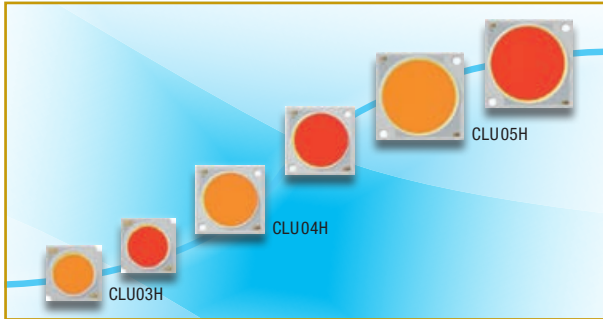

CITIZEN HORTICULTURE COBS FOR PLANT GROWING

FEATURES

- Effective replacement for HPS lamps
- Plant White version for end-users
- Plant RB for green housing lighting
- Better plant growing results than HPS lamps
- Life-time L90B50 over 70.000 h

PART NUMBER		CLU03H-25/55-PW-01	CLU03H-25/55-PRB-01	CLU04H-40/85-PW-01	CLU04H-40/85-PRB-01	CLU04H-85/200-PW-01	CLU04H-85/200-PRB-01	CLU05H-170/400-PW-01	CLU05H-170/400-PRB-01
Dimensions (mm)		19 × 19	19 × 19	28 × 28	28 × 28	28 × 28	28 × 28	38 × 38	38 × 38
LES size (mm)		φ14.5	φ14.5	φ22.0	φ22.0	φ22.0	φ22.0	φ32.8	φ32.8
Color		White	RB	White	RB	White	RB	White	RB
Rated Drive at T _j = 85°C	I _f (mA)	720	720	1080	1080	1620	1620	1620	1620
	V _f (V)	34.6	34.6	34.6	34.6	52.0	52.0	103.9	103.9
	P _d (W)	24.9	24.9	37.4	37.4	84.2	84.2	168.3	168.3
	PPF (μmol/s)	40.1	38.8	58.7	56.7	132.1	127.7	273.0	257.3
	A-PPF (μmol/s)	27.1	31.4	39.3	46	88.4	103.5	183.2	207.9
	Flux (lm)	(2135)	(1365)	(3082)	(2019)	(6933)	(4542)	(14255)	(9169)

PACKAGE CHARACTERISTICS:

RESULT FOR PLANT GROWING:

	Day 21	Day 35	SPAD
HPS lamp			7.0
Plant White COB			15.0
Plant RB COB			16.5

SUITABLE NON-DIMMABLE DRIVERS FOR HORTICULTURE COBS:

Part number	EUC-036S070SV	EUC-052S105SV	EUC-096S175SV	EUC-200S175SV
Power	36 W	52 W	96 W	200 W
I _f (mA)	700 mA	1050 mA	1750 mA	1750 mA
V _f (V)	26 ... 52 V	25 ... 50 V	27 ... 54,8 V	68 ... 114 V