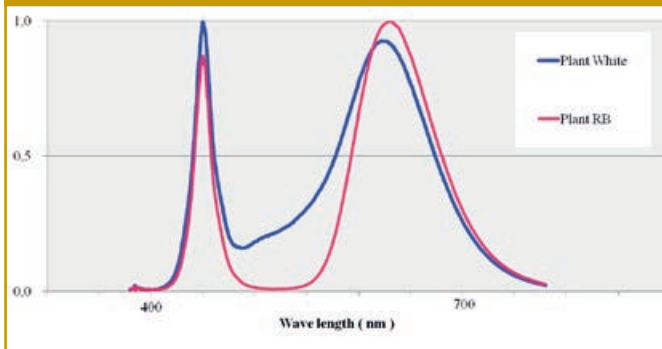

PACKAGE CHARACTERISTICS:

RESULT FOR PLANT GROWING:

	Day 21	Day 35	SPAD
HPS lamp			7.0
Plant White COB			15.0
Plant RB COB			16.5

SUITABLE NON-DIMMABLE DRIVERS FOR HORTICULTURE COBS:

Part number	EUC-036S070SV	EUC-052S105SV	EUC-096S175SV	EUC-200S175SV
Power	36 W	52 W	96 W	200 W
I_f (mA)	700 mA	1050 mA	1750 mA	1750 mA
V_f (V)	26 ... 52 V	25 ... 50 V	27 ... 54,8 V	68 ... 114 V